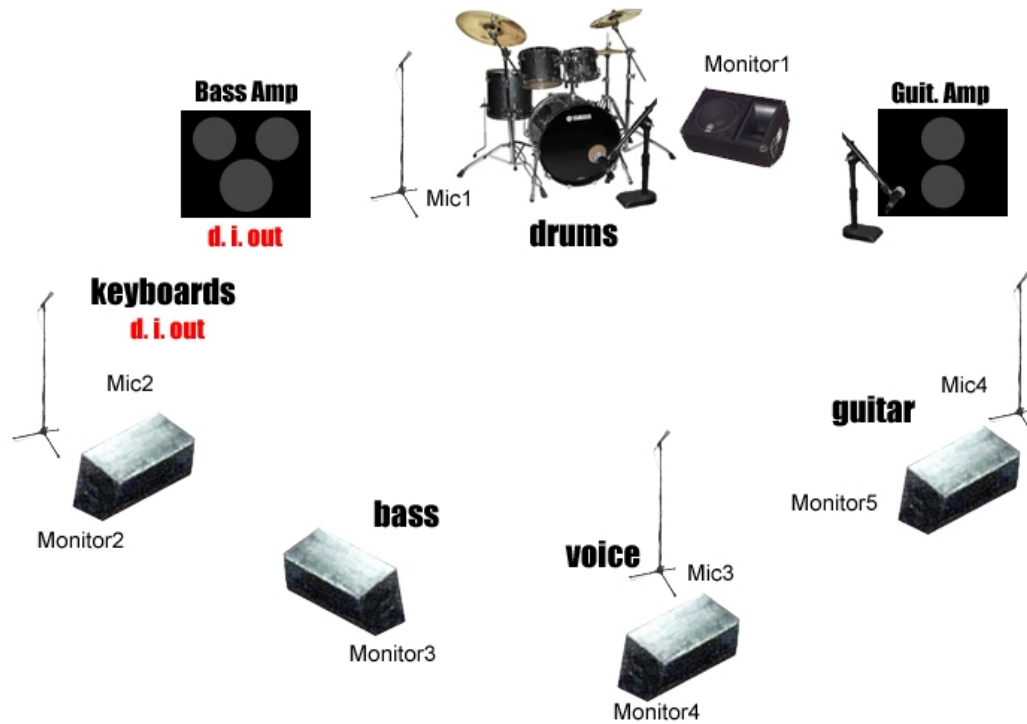

## Stage Rider

## Tech Rider

MICS	MONITORS
3 x Shure SM58	5 Monitors
1 Headset Mic	
8 Drum Mics (2 overheads, 1 BD, 1 SD, 1HH, 3 Tom)	